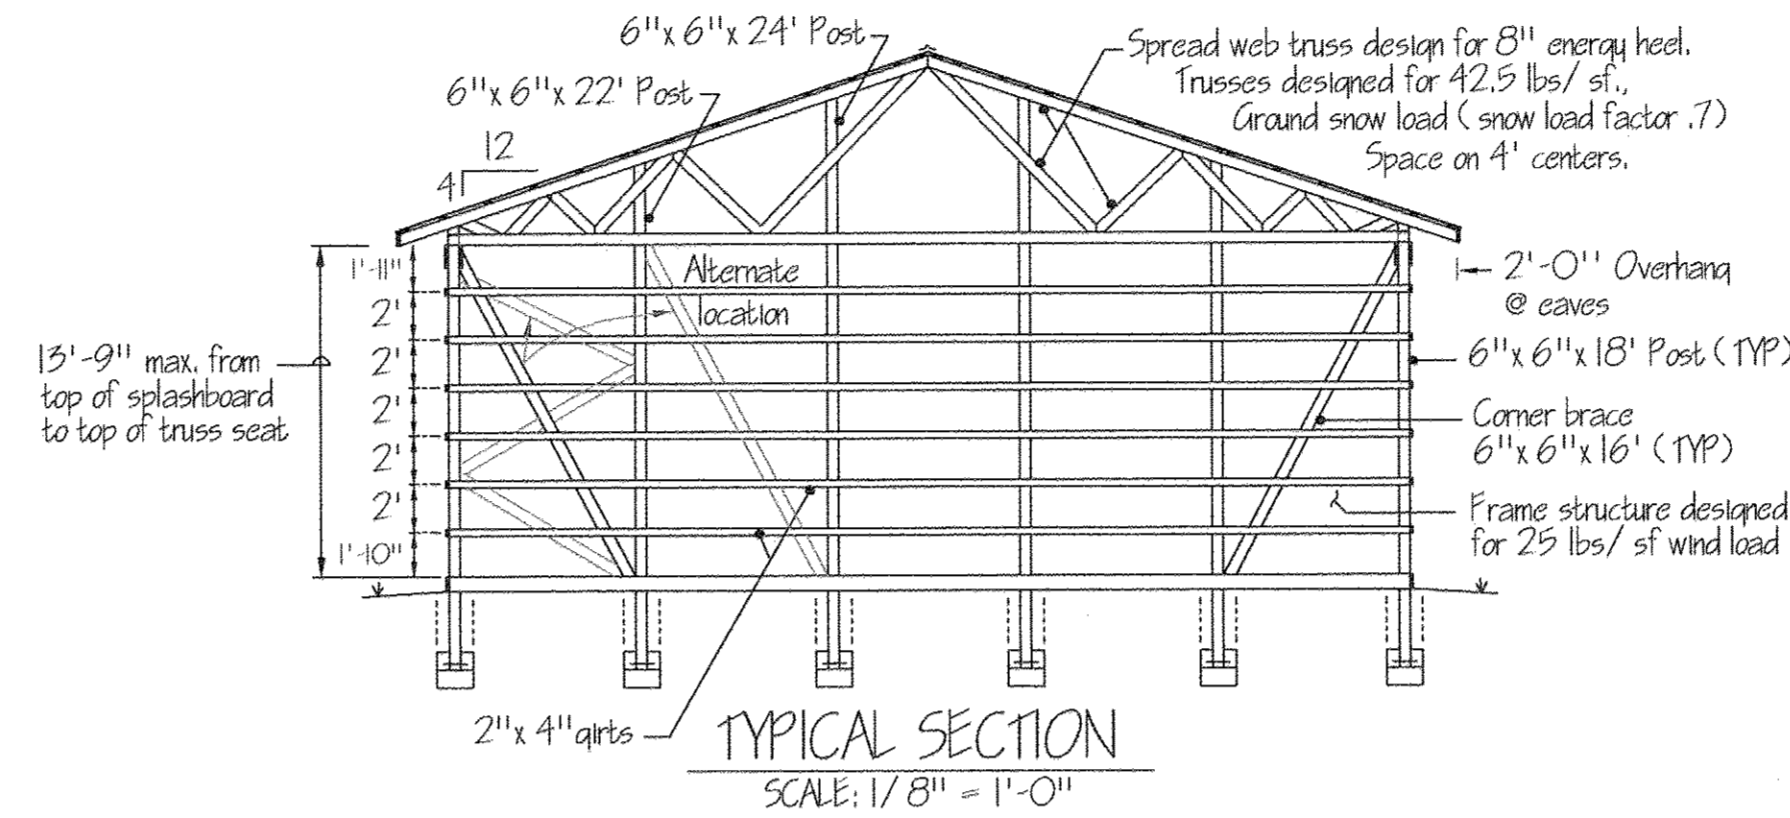

FRONT ELEVATION
SCALE: 1/8" = 1'-0"

BACK ELEVATION
SCALE: 1/8" = 1'-0"

RIGHT ELEVATION
SCALE: 1/8" = 1'-0"

LEFT ELEVATION
SCALE: 1/8" = 1'-0"

TYPICAL SECTION
SCALE: 1/8" = 1'-0"

LOCATION MAP
NOT TO SCALE

PLAN VIEW
SCALE: 1/4" = 1'-0"

VICINITY MAP
NOT TO SCALE

NOTE:
SEE SHEET 5 FOR SITE PLAN

Foster R. Schaffer
1/4/18

PENNSYLVANIA GAME COMMISSION		
STATE GAME LANDS 216	SCOTT TWP.	LAWRENCE CO.
LOCATION MAP, PLAN VIEW AND ELEVATIONS		
REVISIONS		
△	PROJECT NO.	PGC-216-18-1
△	DRAWING NO.	216-FLOOR PLAN
△	DRAWN BY:	JBM
△	DATE:	12-18-17
△	SHEET NO.	1 OF 5