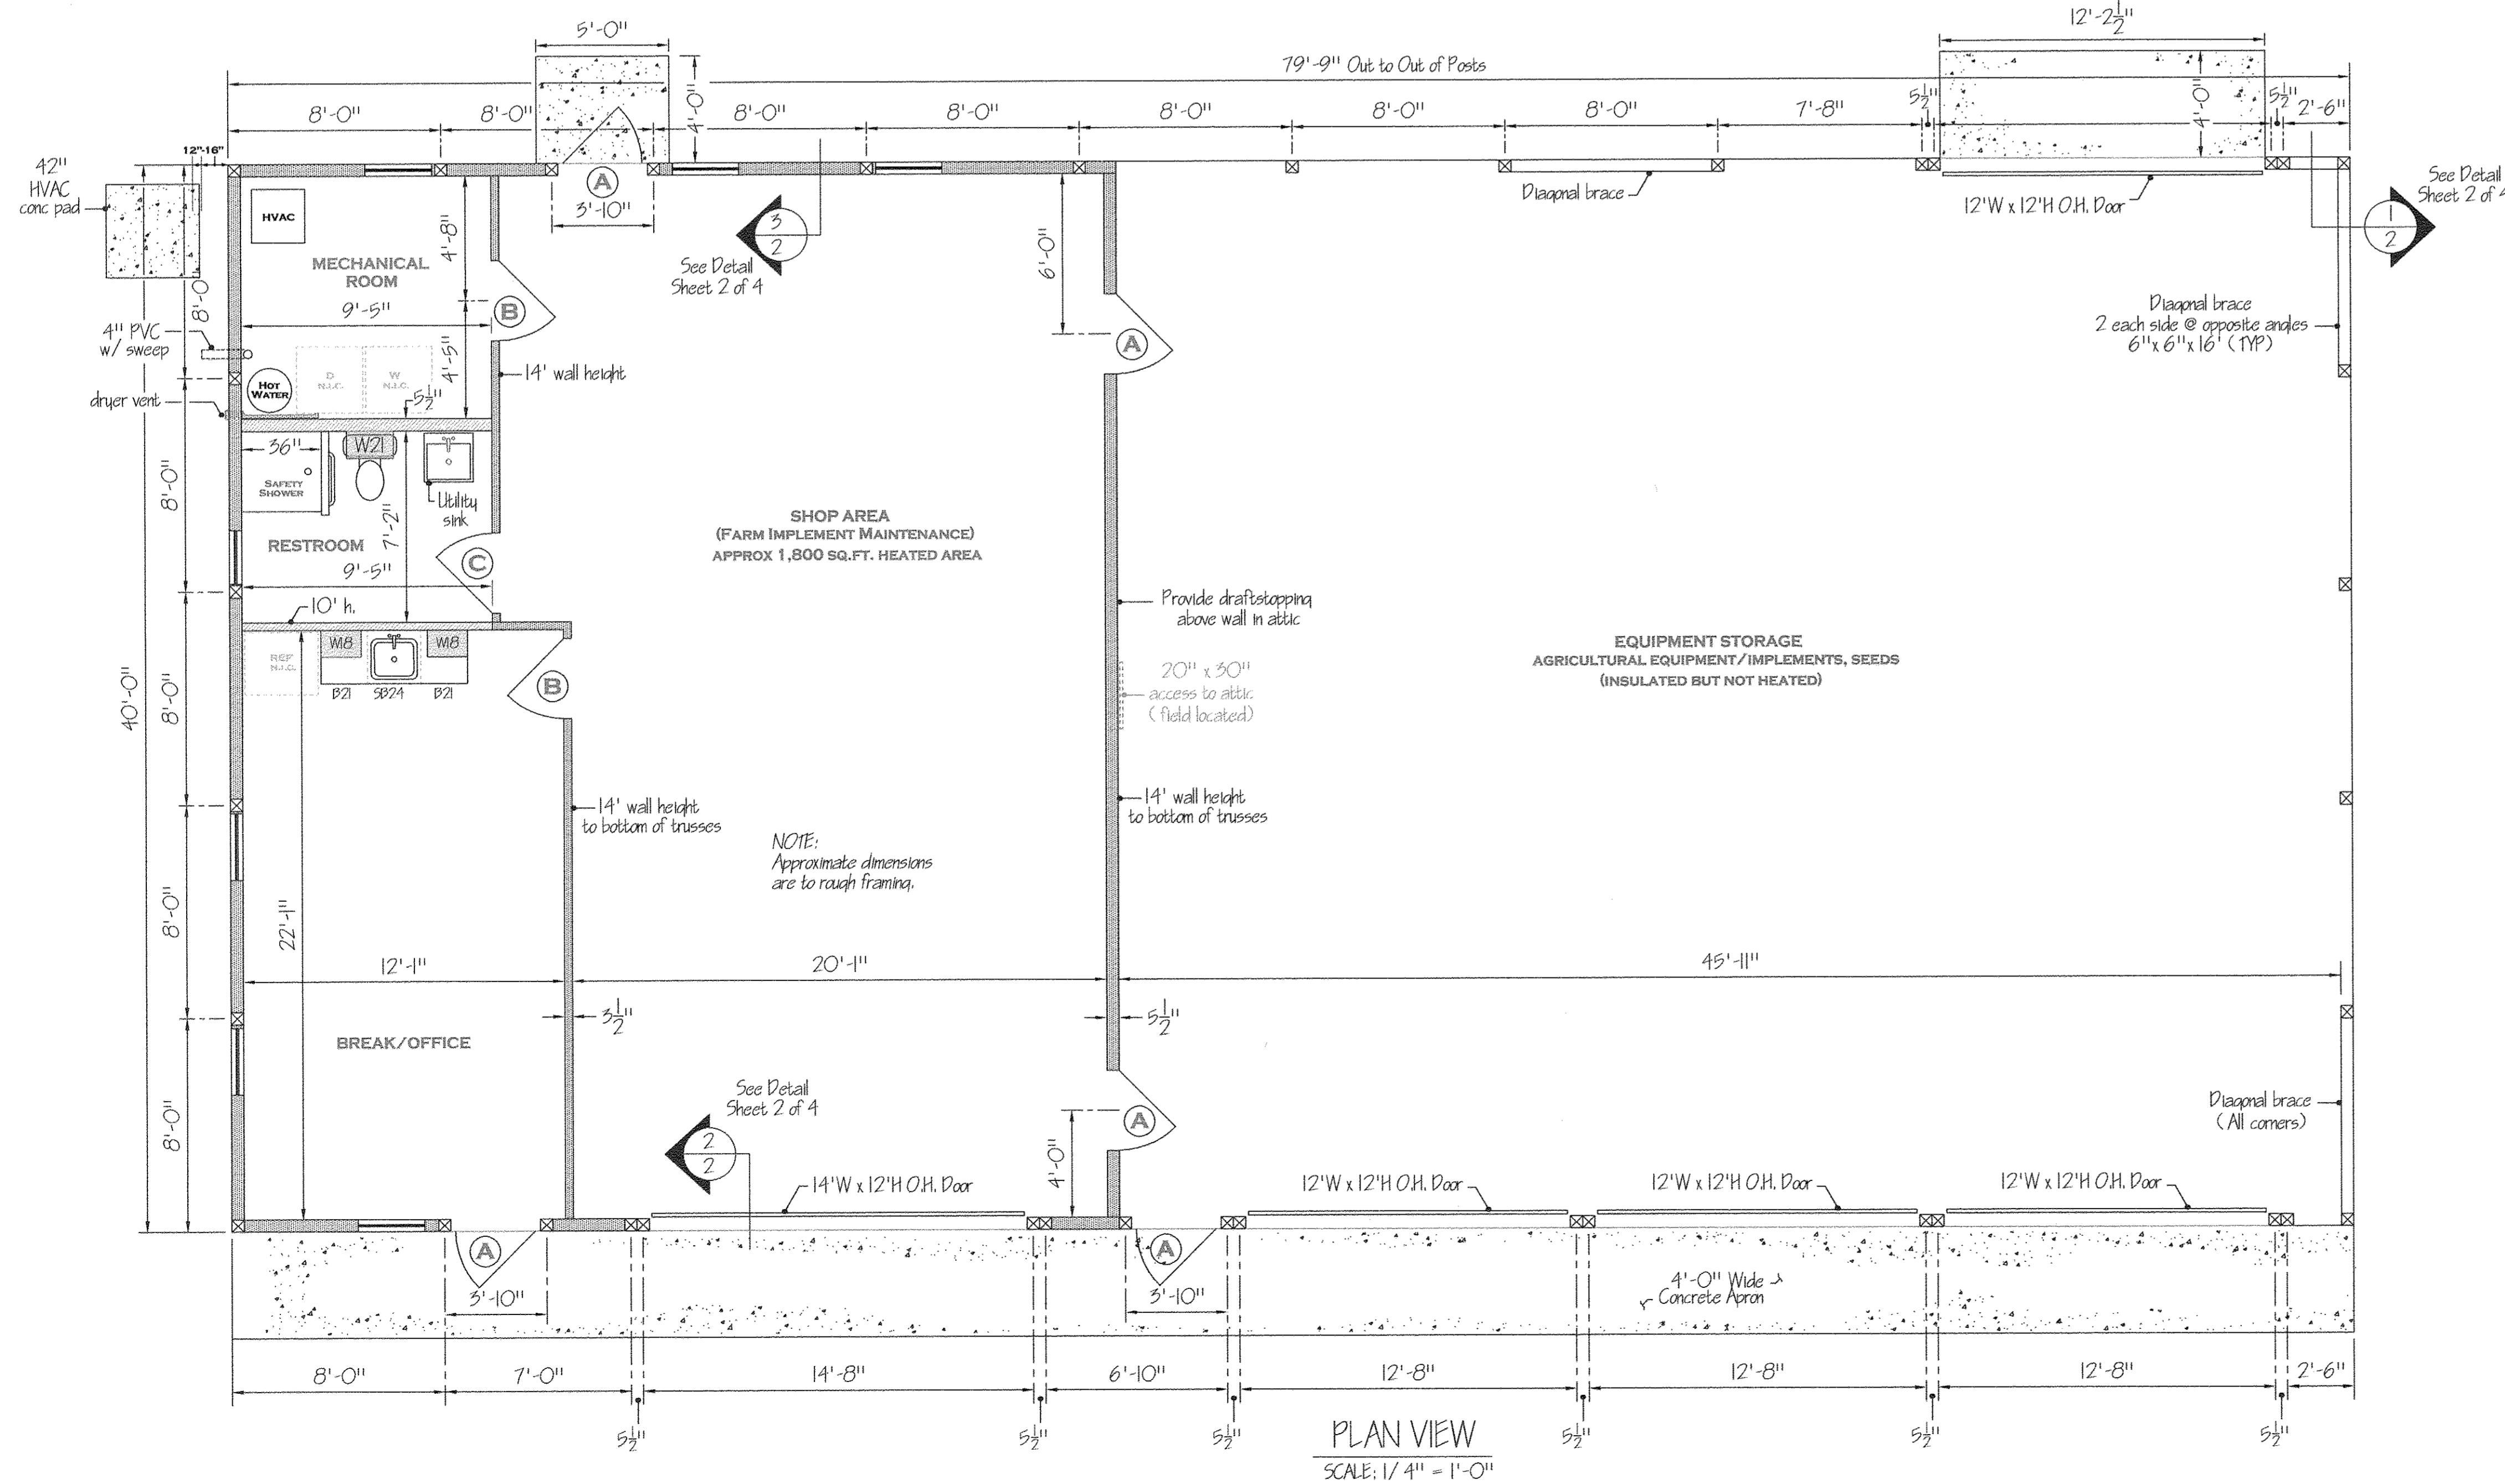

FRONT ELEVATION
SCALE: 1/8" = 1'-0"

BACK ELEVATION
SCALE: 1/8" = 1'-0"

RIGHT ELEVATION
SCALE: 1/8" = 1'-0"

LEFT ELEVATION
SCALE: 1/8" = 1'-0"

TYPICAL SECTION
SCALE: 1/8" = 1'-0"

LOCATION MAP
NOT TO SCALE

PLAN VIEW
SCALE: 1/4" = 1'-0"

VICINITY MAP
NOT TO SCALE

NOTE:
SEE SHEET 5 FOR SITE PLAN

Foster R. Schaffer
1/4/18

PENNSYLVANIA GAME COMMISSION		
STATE GAME LANDS 216	SCOTT TWP.	LAWRENCE CO.
LOCATION MAP, PLAN VIEW AND ELEVATIONS		
REVISIONS		
△	PROJECT NO.	PGC-216-18-1
△	DRAWING NO.	216-FLOOR PLAN
△	DRAWN BY:	JBM
△	DATE:	12-18-17
△	SHEET NO.	1 OF 5