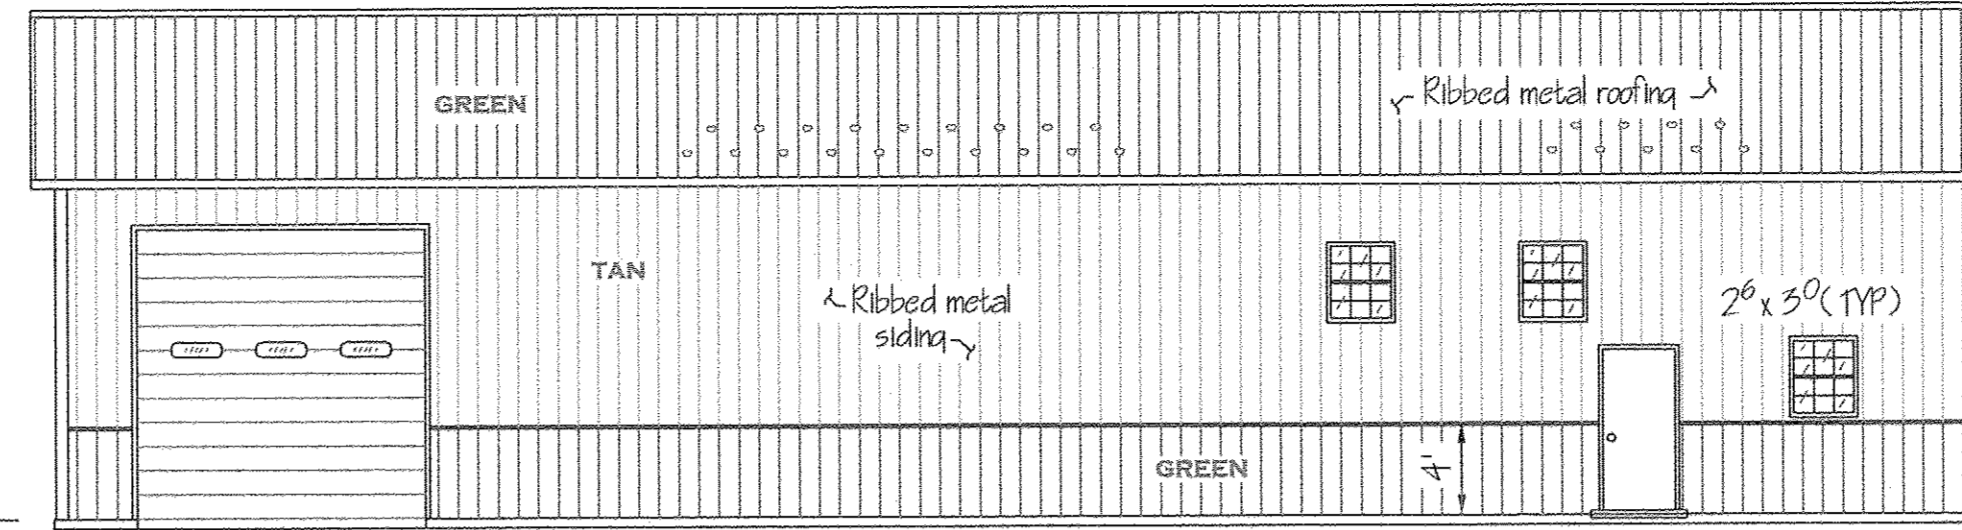

FRONT ELEVATION
SCALE: 1/8" = 1'-0"

BACK ELEVATION
SCALE: 1/8" = 1'-0"

RIGHT ELEVATION
SCALE: 1/8" = 1'-0"

LEFT ELEVATION
SCALE: 1/8" = 1'-0"

TYPICAL SECTION
SCALE: 1/8" = 1'-0"

LOCATION MAP
NOT TO SCALE

PLAN VIEW
SCALE: 1/4" = 1'-0"

VICINITY MAP
NOT TO SCALE

NOTE:
SEE SHEET 5 FOR SITE PLAN

Foster R. Schaffer
1/4/18

PENNSYLVANIA GAME COMMISSION		
STATE GAME LANDS 216	SCOTT TWP.	LAWRENCE CO.
LOCATION MAP, PLAN VIEW AND ELEVATIONS		
REVISIONS		
△	PROJECT NO.	PGC-216-18-1
△	DRAWING NO.	216-FLOOR PLAN
△	DRAWN BY:	JBM
△	DATE:	12-18-17
△	SHEET NO.	1 OF 5