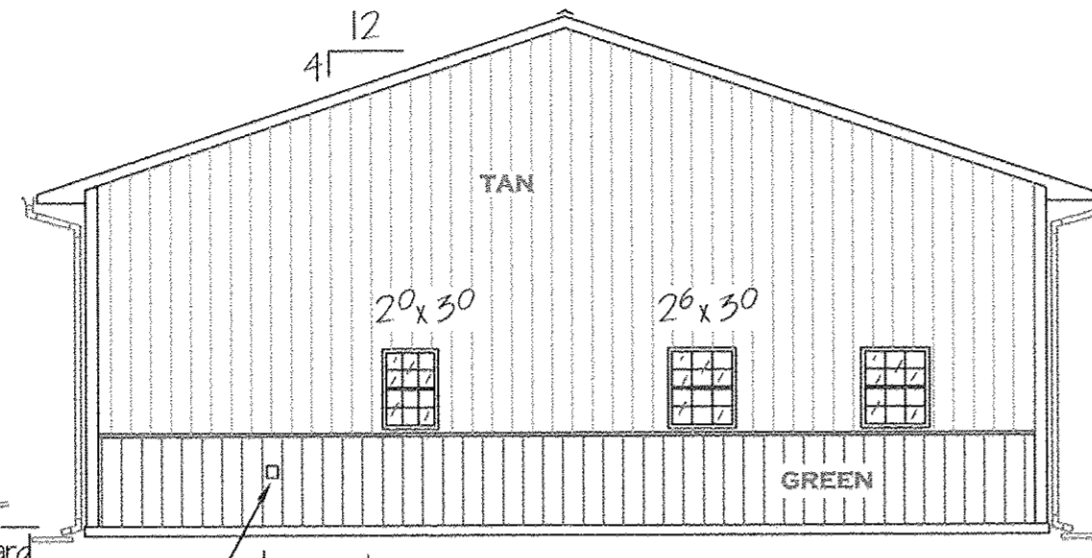

FRONT ELEVATION
SCALE: 1/8" = 1'-0"

BACK ELEVATION
SCALE: 1/8" = 1'-0"

RIGHT ELEVATION
SCALE: 1/8" = 1'-0"

LEFT ELEVATION
SCALE: 1/8" = 1'-0"

TYPICAL SECTION
SCALE: 1/8" = 1'-0"

LOCATION MAP
NOT TO SCALE

PLAN VIEW
SCALE: 1/4" = 1'-0"

VICINITY MAP
NOT TO SCALE

NOTE:
SEE SHEET 5 FOR SITE PLAN

Foster R. Schaffer
1/4/18

PENNSYLVANIA GAME COMMISSION		
STATE GAME LANDS 216	SCOTT TWP.	LAWRENCE CO.
LOCATION MAP, PLAN VIEW AND ELEVATIONS		
REVISIONS		
△	PROJECT NO.	PGC-216-18-1
△	DRAWING NO.	216-FLOOR PLAN
△	DRAWN BY:	JBM
△	DATE:	12-18-17
△	SHEET NO.	1 OF 5